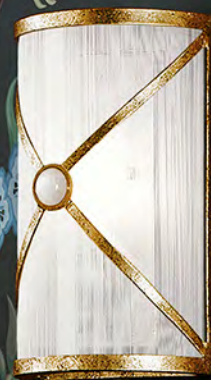

NOVEDADES
NOVELTIES

“ ESPARTA ”

O R O

Iluminación realizada en metal, con pan de plata en acabado ORO envejecido. Pantallas de hilo blanco tensado y decoración de cristales transparentes en las crucetas.

Lamp of 3 lights made of metal, with silver leaf in aged GOLD finish. Shade of tensioned white thread and clear glass decoration in the crosses.

* 6 1 5 3 7 2 *

colgante/pendant **615372**
Ø30 167/160 cm
3 E14 LED 7W
240

* 6 1 5 5 6 3 *

aplique/wall lamp **615563**
←17 128 110 cm
1 E14 LED 7W
87

* 1 1 9 4 8 1 *

espejo/mirror **119481**
→36 1136 14 cm
93